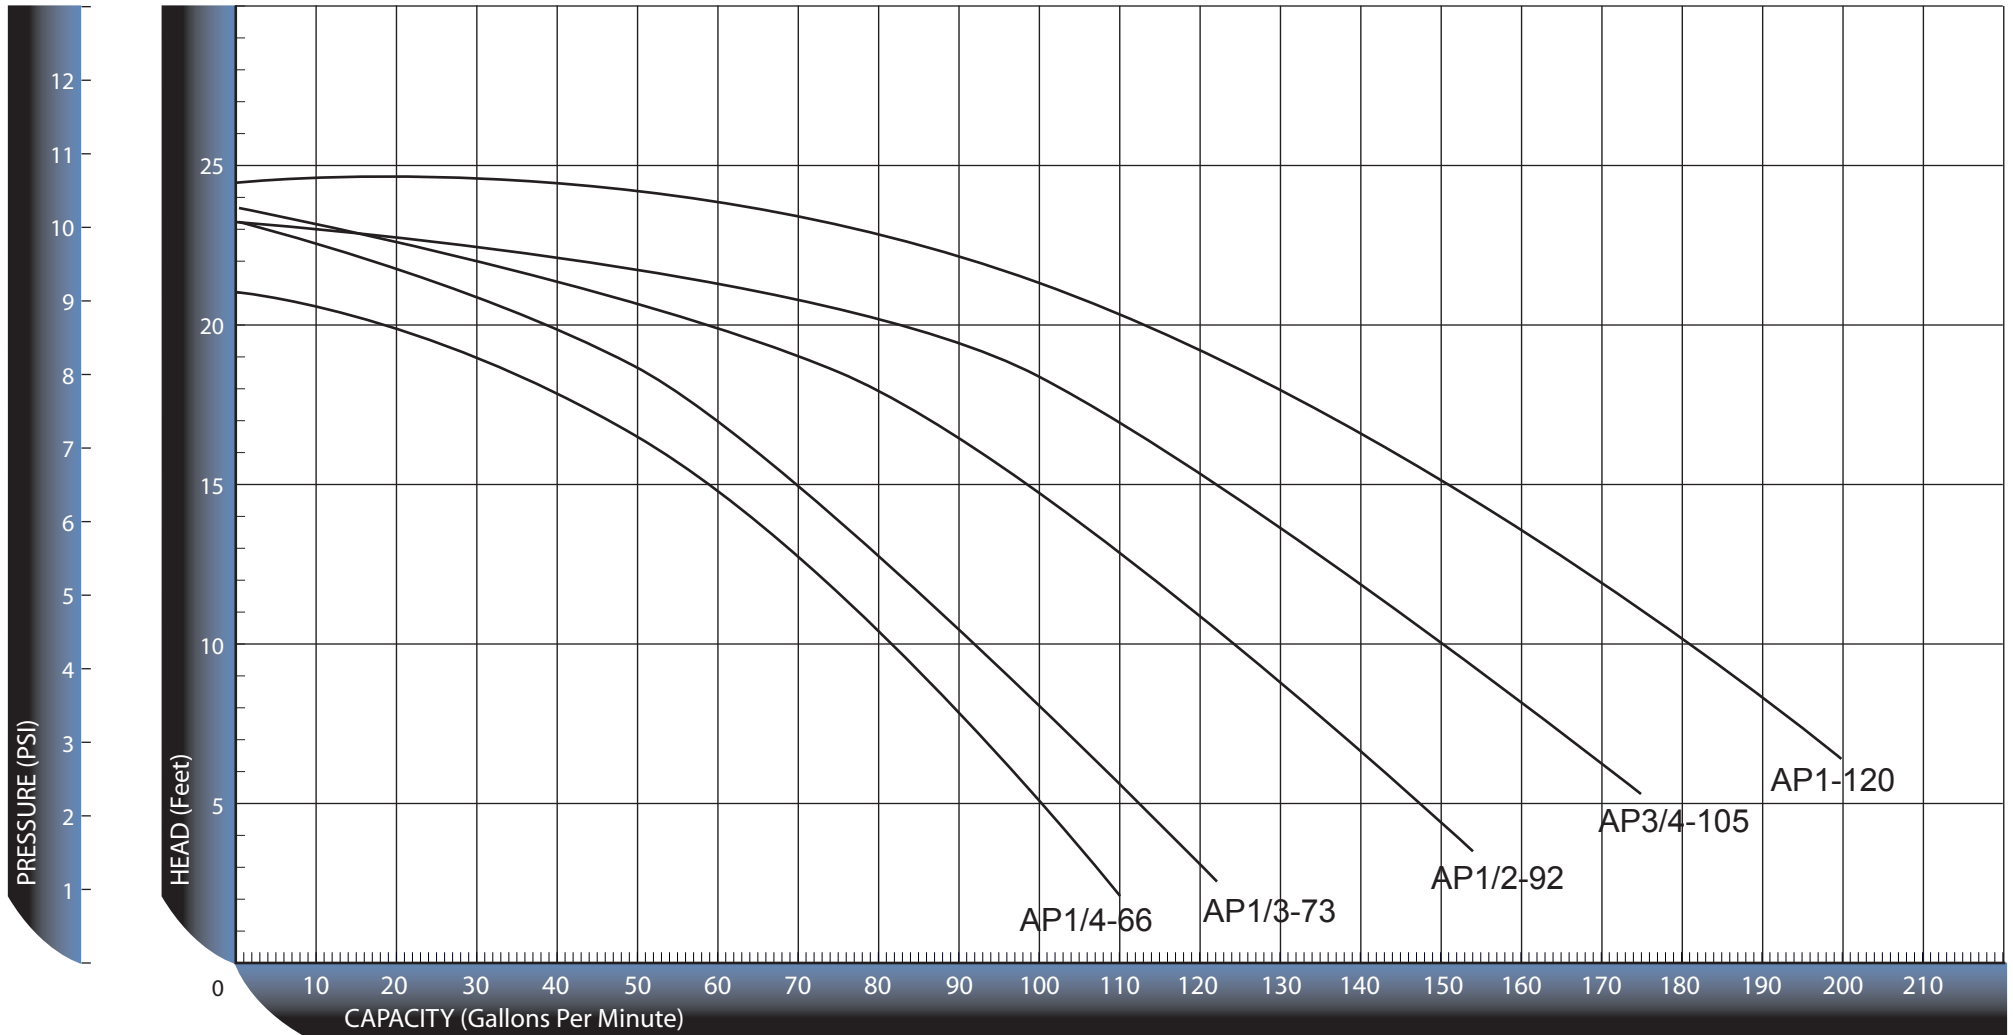

For performance that's OFF THE CHARTS of ordinary pumps!

ArtesianPro Low RPM Curves  
Model: 1/4hp - 1hp, 1725 RPM  
Date: 11/30/2010

Ambient Clear Water SP GR 1.0