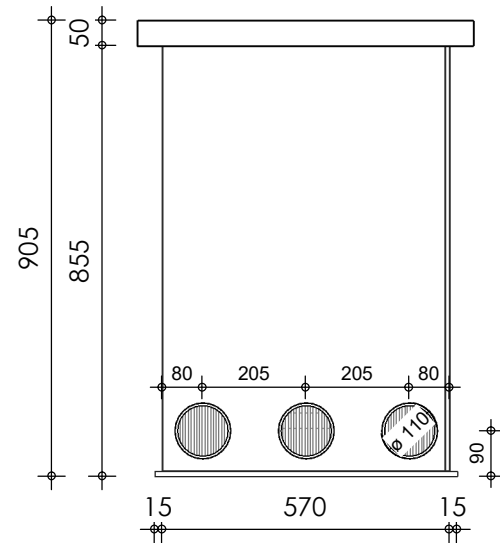

Front view

Right-side view

Top view

Rear view

connection air pump 3/4"

Left-side view

**description:**  
BK60 - bio chamber

**scale :**  
1 : 15

**date :**  
2019

**water running height :**