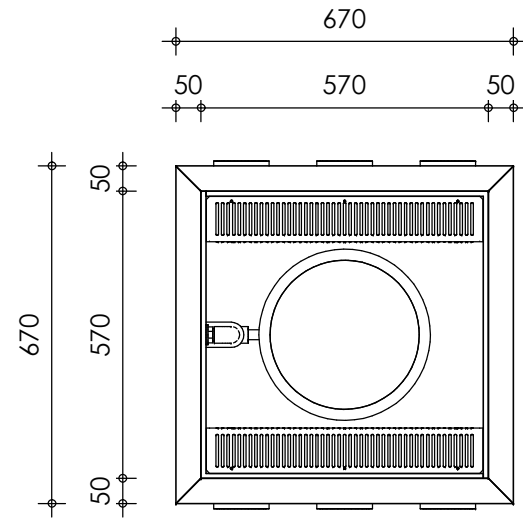

Front view

Right-side view

Top view

Rear view

connection air pump 3/4"

Left-side view

**description:**  
BK60 - bio chamber

**scale :**  
1 : 15

**date :**  
2019

**water running height :**