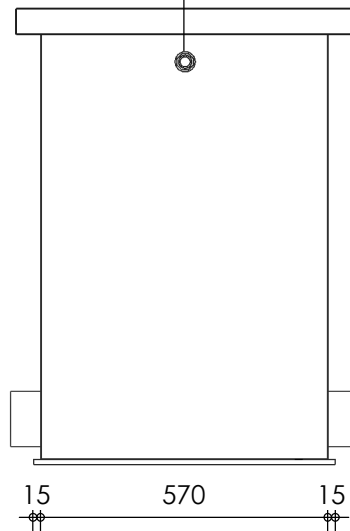

Front view

Right-side view

Top view

Rear view

connection air pump 3/4"

Left-side view

**description:**  
BK60 - bio chamber

**scale :**  
1 : 15

**date :**  
2019

**water running height :**